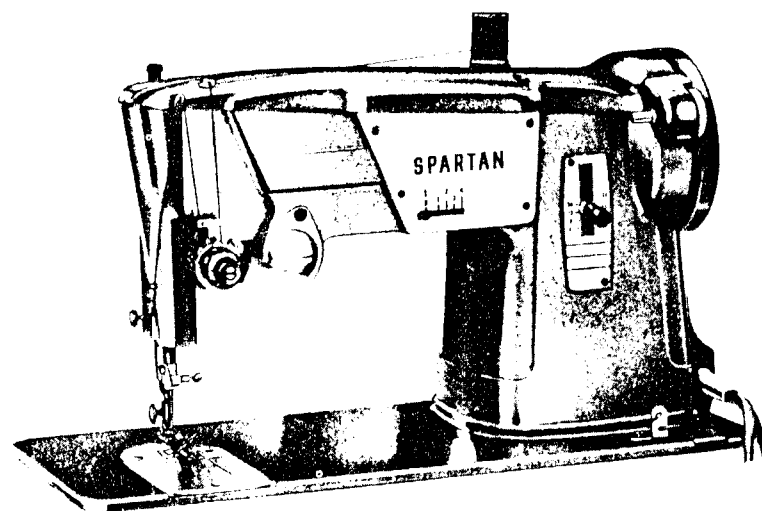

SINGER

327K

List of Parts—Machine No. 327K

ATTACHMENT SET 86785

172336 Bobbin (Plastic) (3)
2020(15x1) Needles 14 (3)

From the library of Diamond Needle Corp